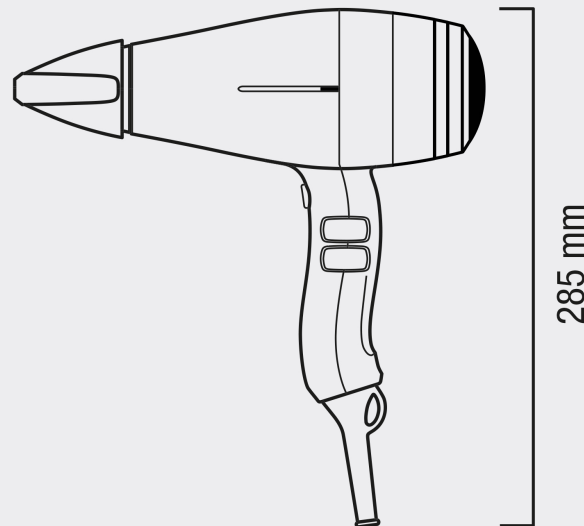

## PERFORMANCE ROYAL BLUE

THE ULTRA-SILENT, HIGH PERFORMANCE  
PROFESSIONAL HAIRDRYER

**2400 W**

255 mm

89 mm

285 mm