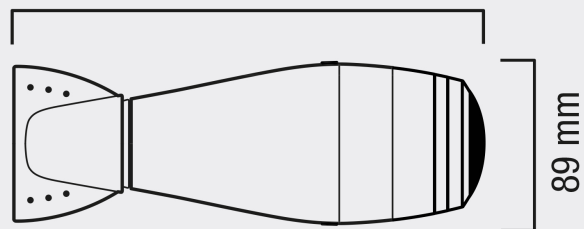

## PERFORMANCE ROYAL BLUE

THE ULTRA-SILENT, HIGH PERFORMANCE  
PROFESSIONAL HAIRDRYER

**2400 W**

255 mm

89 mm

285 mm